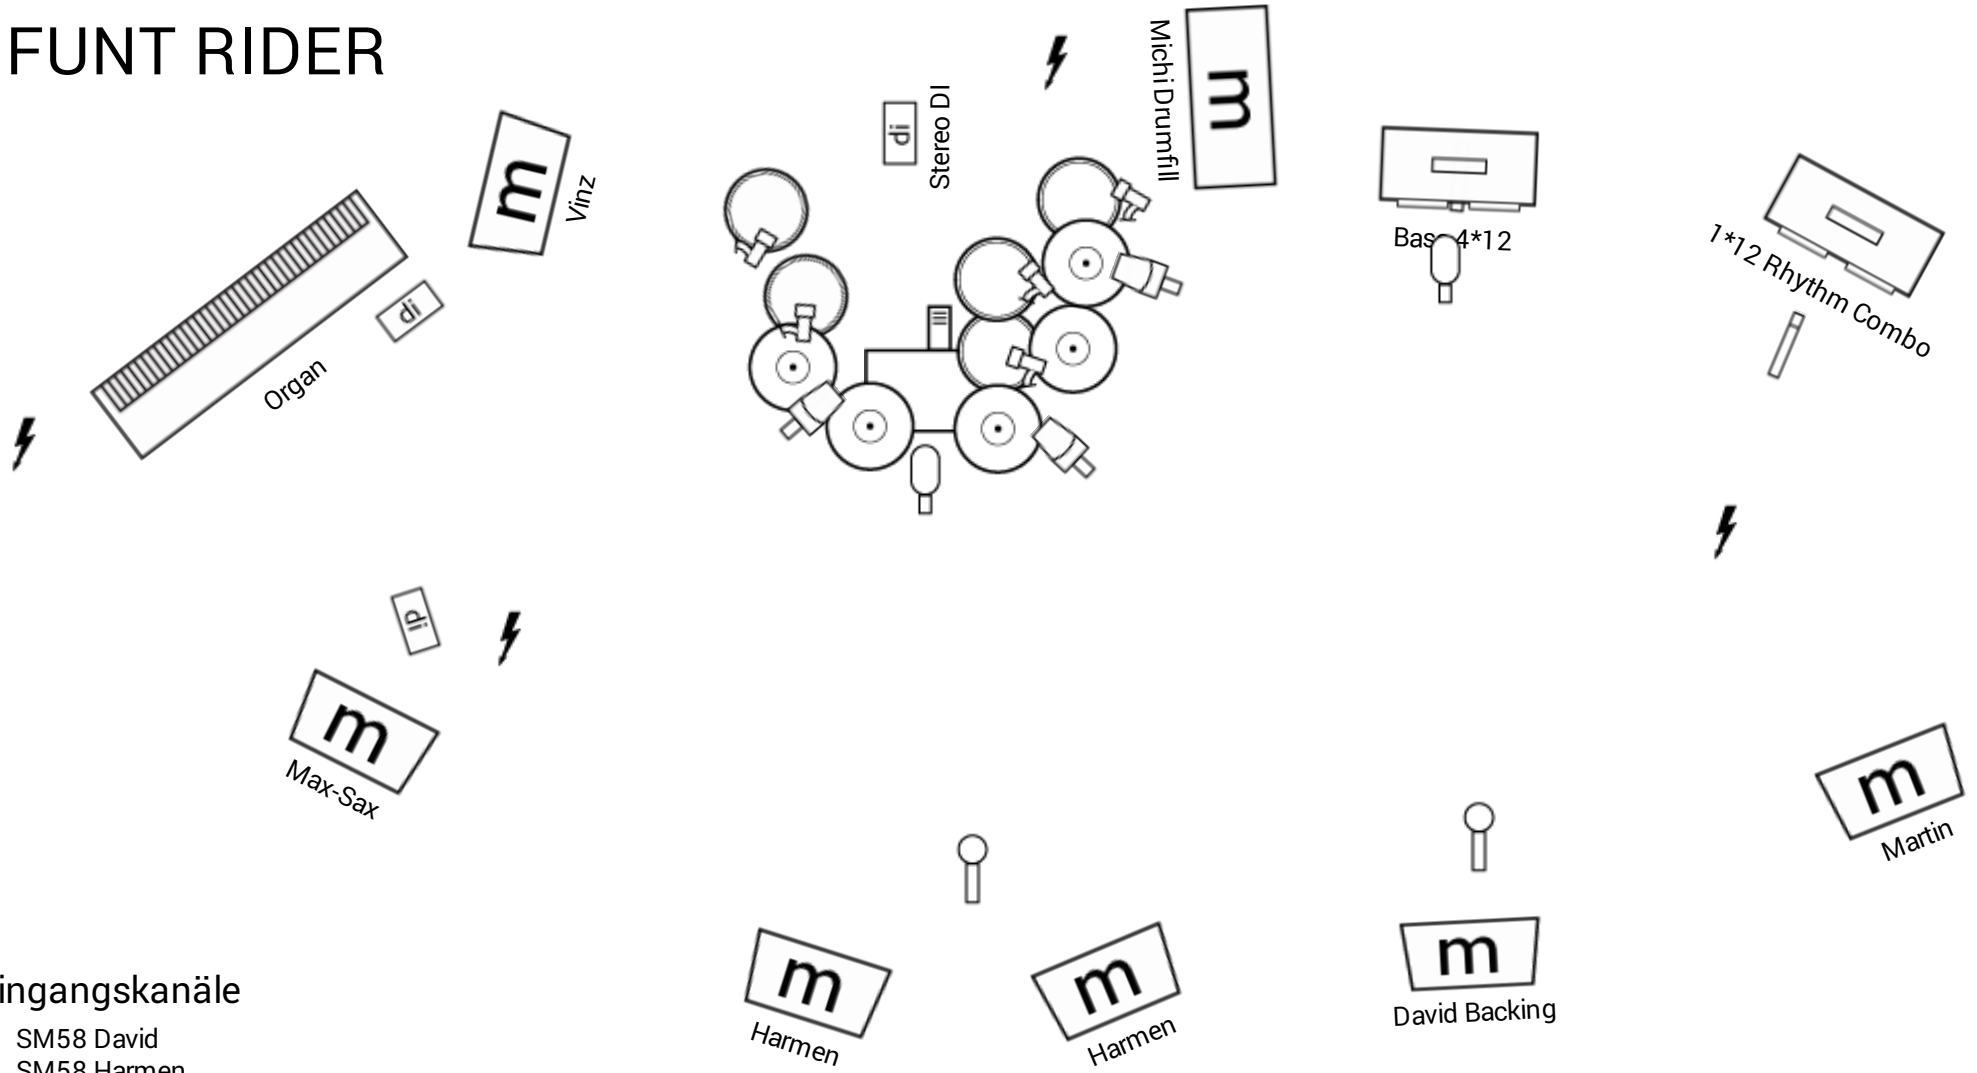

FUNT RIDER

Eingangskanäle

- SM58 David
- SM58 Harmen
- Beta52A Bass
- SM57/e906
- Rhode NT5
- Rhode NT5
- Rhode NT5
- Audix D2
- Audix D2 / SM57
- Audix D4
- Audix D4
- Audix i5/ SM57
- D112
- D112/ Beta 52A
- DI-Box
- DI-Box
- Stereo DI

Ausgänge

- David Backing
- Harmen
- Harmen
- Martin
- Max-Sax
- Vinz
- Michi Drumfill

Sonstige Elemente

- Steckdose (4)

Notizen

1. Monitoring:
 Drumfill: Kick, Bass, Organ, Guitar,
 Kaoss, Main Voc
 Vinz: Organ, Bass, Hi-Hat/Snare, Guitar,
 Voc, Sax
 Martin: Organ, Hi-Hat/Snare, Vocals,
 Sax
 Max Sax: Sax, Main Voc, Guitar, Organ
 Harmen: Vocals, Guitar, Hi-Hat/Snare,
 Organ, Kaoss
 David: Back Voc, Bass, Main Voc,
 Organ, Guitar