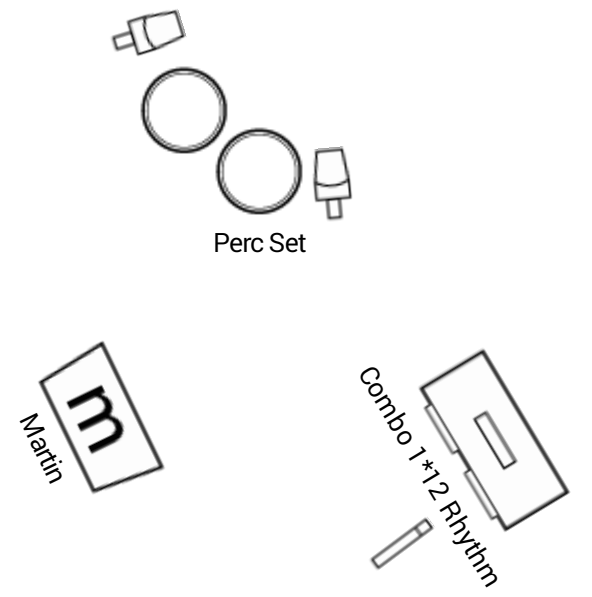

FUNT RIDER

Notizen

1. Monitoring:
 Drumfill: Kick, Bass, Organ, R-Guitar, Kaoss, Main Voc
 Vinz: Organ, Hi-Hat/Snare, R-Guitar, L-Guitar, Voc, Sax
 Martin: L-Guitar, Organ, Hi-Hat/Snare, Vocals, Sax
 Max Sax: Sax, Main Voc, R+L Guitar, Organ
 Mon Backing: Voc, Hi-Hat/Snare, R+L Guitar, Organ
 Harmen: Vocals, R-Guitar, Hi-Hat/Snare, Organ, Kaoss

Eingangskanäle

- SM58 Celi
- SM58 David
- SM58 Harmen
- Beta52A Bass
- SM57/ e906
- SM57/e906
- Rhode NT5
- Rhode NT5
- Rhode NT5
- Rhode NT5
- Rhode NT5
- Audix D2
- Audix D2 / SM57
- Audix D4
- Audix D4
- Audix i5/ SM57
- D112/ Beta 52A
- DI-Box
- DI-Box
- Stereo DI

Ausgänge

- Celi Backing
- David Backing
- Harmen
- Martin
- Max-Sax
- Vinz
- Drumfill Kick + Mon