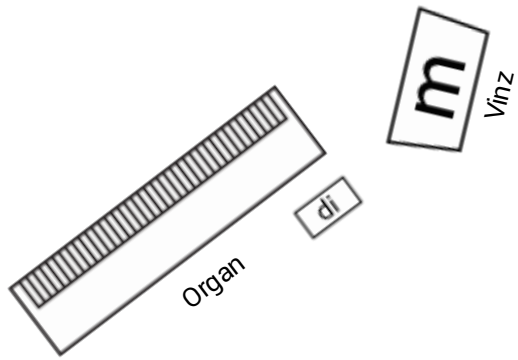

FUNT RIDER

Notizen

1. Monitoring:
 Drumfill: Kick, Bass, Organ, R-Guitar, Kaoss, Main Voc
 Vinz: Organ, Hi-Hat/Snare, R-Guitar, L-Guitar, Voc, Sax
 Martin: L-Guitar, Organ, Hi-Hat/Snare, Vocals, Sax
 Max Sax: Sax, Main Voc, R+L Guitar, Organ
 Mon Backing: Voc, Hi-Hat/Snare, R+L Guitar, Organ
 Harmen: Vocals, R-Guitar, Hi-Hat/Snare, Organ, Kaoss

Eingangskanäle

- SM58 Celi
- SM58 David
- SM58 Harmen
- Beta52A Bass
- SM57/ e906
- SM57/e906
- Rhode NT5
- Rhode NT5
- Rhode NT5
- Rhode NT5
- Rhode NT5
- Audix D2
- Audix D2 / SM57
- Audix D4
- Audix D4
- Audix i5/ SM57
- D112/ Beta 52A
- DI-Box
- DI-Box
- Stereo DI

Ausgänge

- Celi Backing
- David Backing
- Harmen
- Martin
- Max-Sax
- Vinz
- Drumfill Kick + Mon