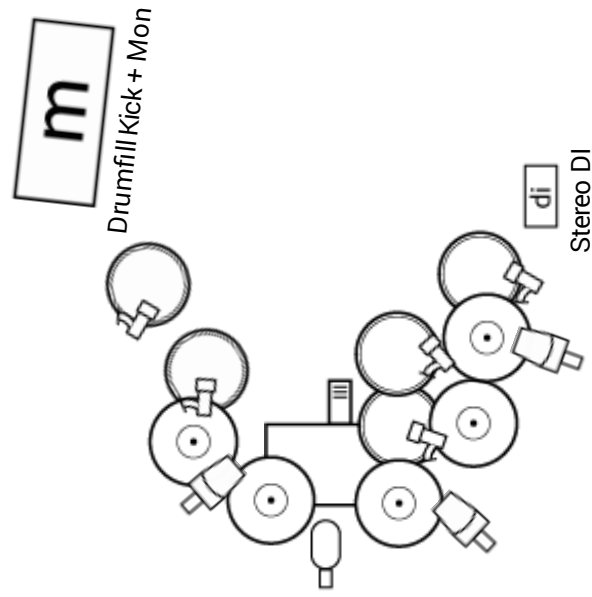

FUNT RIDER

Notizen

1. Monitoring:
 Drumfill: Kick, Bass, Organ, R-Guitar, Kaoss, Main Voc
 Vinz: Organ, Hi-Hat/Snare, R-Guitar, L-Guitar, Voc, Sax
 Martin: L-Guitar, Organ, Hi-Hat/Snare, Vocals, Sax
 Max Sax: Sax, Main Voc, R+L Guitar, Organ
 Mon Backing: Voc, Hi-Hat/Snare, R+L Guitar, Organ
 Harmen: Vocals, R-Guitar, Hi-Hat/Snare, Organ, Kaoss

Eingangskanäle

- SM58 Celi
- SM58 David
- SM58 Harmen
- Beta52A Bass
- SM57/ e906
- SM57/e906
- Rhode NT5
- Rhode NT5
- Rhode NT5
- Rhode NT5
- Rhode NT5
- Audix D2
- Audix D2 / SM57
- Audix D4
- Audix D4
- Audix i5/ SM57
- D112/ Beta 52A
- DI-Box
- DI-Box
- Stereo DI

Ausgänge

- Celi Backing
- David Backing
- Harmen
- Martin
- Max-Sax
- Vinz
- Drumfill Kick + Mon